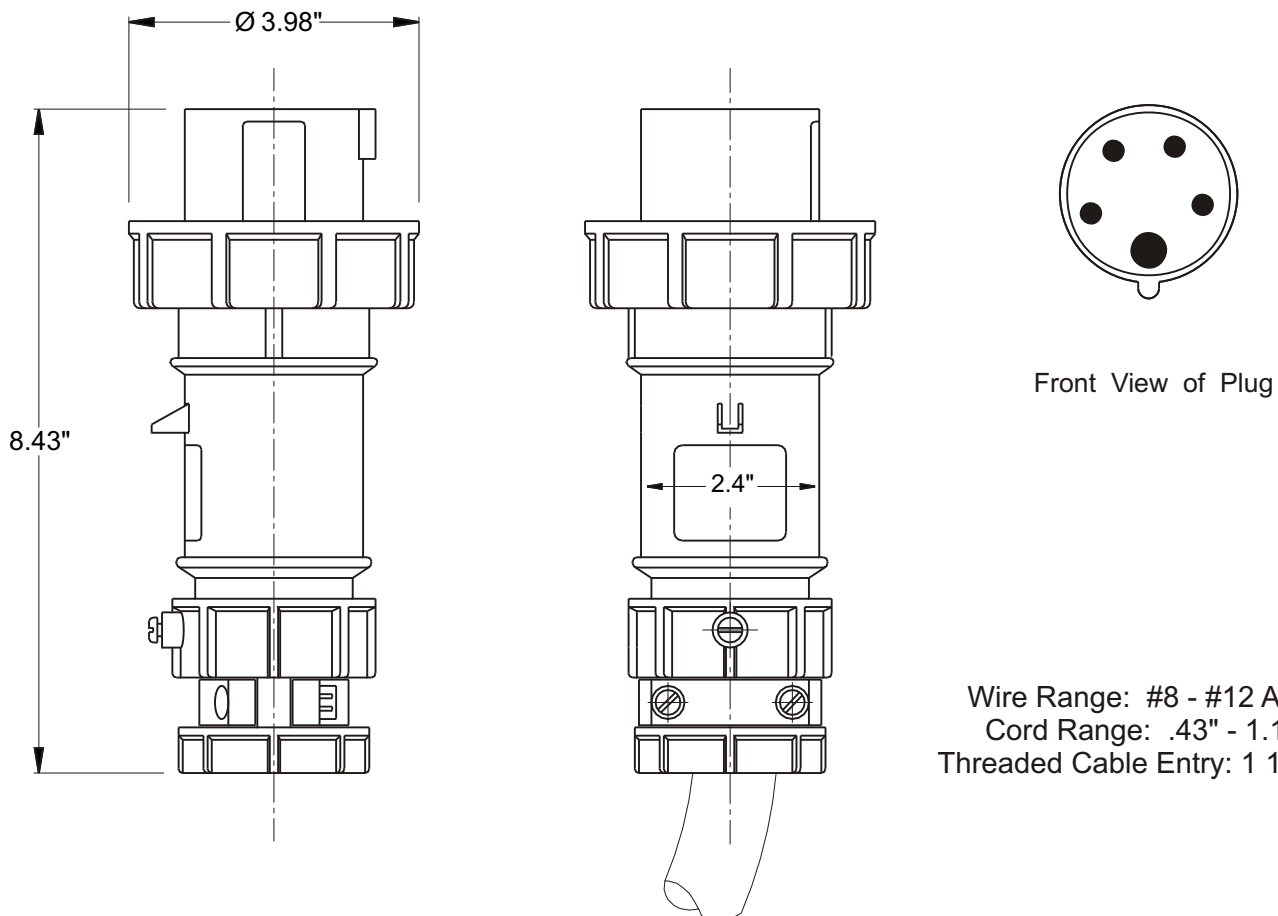

## PLUG, IN-LINE

<b>Part No.</b>	ME 530P6W-60813
<b>Description:</b>	30 Amp 3P+N+G 200/380V - 240/415Vac, 5 Wire 32 Amp 3P+N+G 200/346V - 240/415Vac, 5 Wire
<b>Construction:</b>	Watertight Plug - IEC IP 67
<b>Approvals:</b>	IEC 60309-1; IEC 60309-2; VDE; cULus Pending

**IEC COLOR CODE:** Red

**GROUND SOCKET:** 6 Hour Position Mates with Female in 6 Hour Position.

Front View of Plug

Wire Range: #8 - #12 AWG  
Cord Range: .43" - 1.12"  
Threaded Cable Entry: 1 1/4" NPT

Drawing Not to Scale